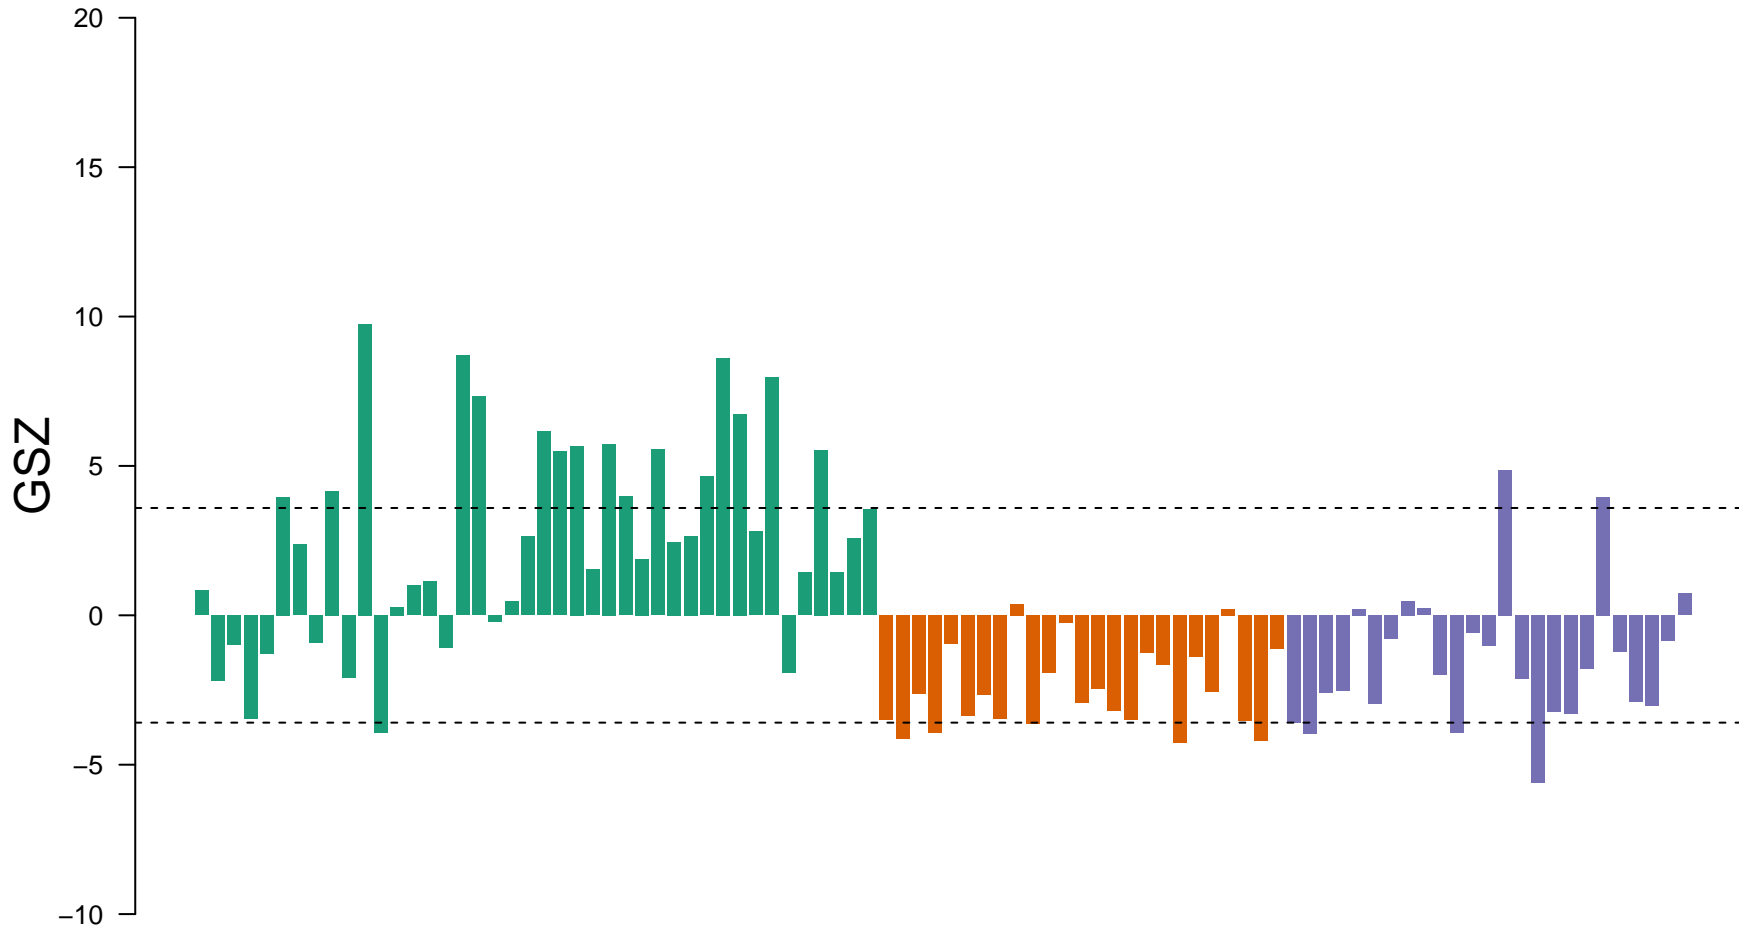

KIM_WT1_TARGETS_DN